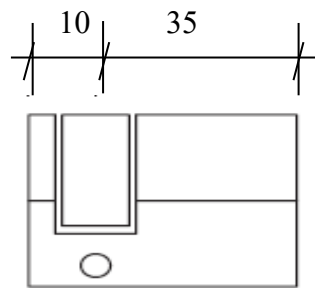

PRODUCT CODE	SIZE / PINS	FINISH	
LG.LA204E	45.5	04	
PRODUCT		Satin Nickel Plated	SUPPLIER
DOUBLE CYLINDER	45mm (35/10) length		LAILAW GULF LLC

DESCRIPTION

SINGLE TURN

Features

- Europrofile
- 45mm length (35/10mm)
- Brass body
- Satin Nickel plated finish

IMAGE / TECHNICAL DRAWING

LAILAW GULF LLC

P.O. Box: 185292, 301 Mayfair Building, DIP-1, Dubai, UAE
Tel: 04-8857404 E-mail: info@laidlaw.ae
Website: www.laidlaw.ae

Member : Guild of Architectural Ironmongers

ISO 9001 Certificate number AE87236A