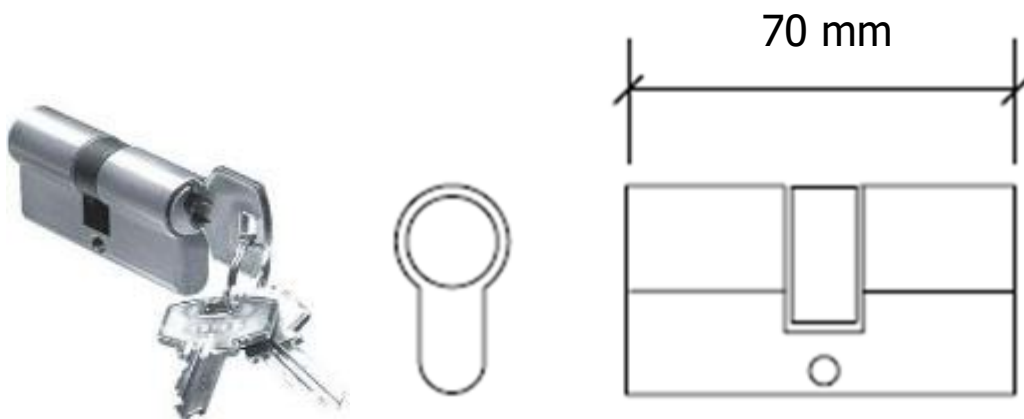

PRODUCT CODE	SIZE / PINS	FINISH	
LG.LA202E	70 / 6	04	
PRODUCT		Satin Nickel	SUPPLIER
DOUBLE CYLINDER	70mm (35/35) length		LAIDLAW GULF LLC

DESCRIPTION

DOUBLE CYLINDER

Features

- Europrofile
- 6 pins
- 70mm length (35/35mm)
- Brass body
- Supplied with 3 differ keys
- Under Master Key System
- Satin Nickel plated finish

Classification

- EN 1303:2005: 1-6-0-0-C-5-2
- Fire safety: Suitable for fire rated doors

IMAGE / TECHNICAL DRAWING

LAIDLAW GULF LLC

P.O. Box: 185292, 301 Mayfair Building, DIP-1, Dubai, UAE
Tel: 04-8857404 E-mail: info@laidlaw.ae
Website: www.laidlaw.ae

Member : Guild of Architectural Ironmongers

ISO 9001 Certificate number AE87236A