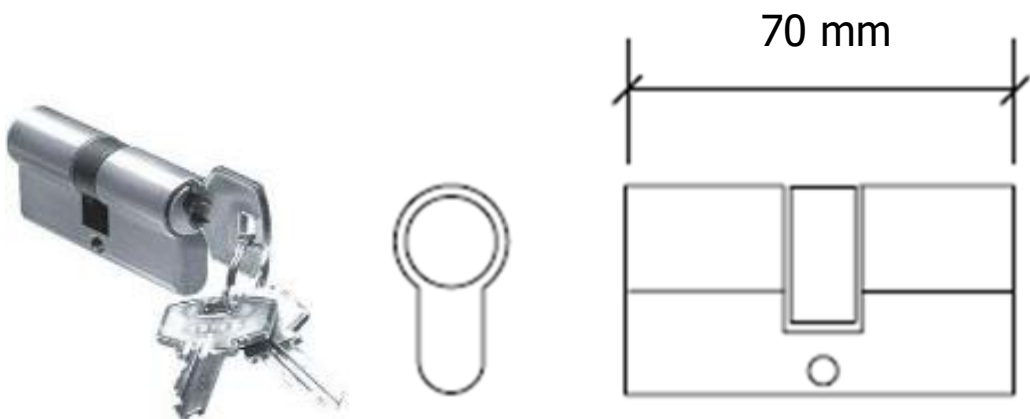

PRODUCT CODE	SIZE / PINS	FINISH	
LG.LA202E	70 / 6	04	
PRODUCT		Satin Nickel Plated	SUPPLIER
DOUBLE CYLINDER	70mm (35/35) length		LAIDLAW GULF LLC

DESCRIPTION

DOUBLE CYLINDER

Features

- Europrofile
- 6 pins
- 70mm length (35/35mm)
- Brass body
- Supplied with 3 differ keys
- Not Under Master Key
- Satin Nickel plated finish

Classification

- EN 1303:2015-08 : 1-6-0-0-0-C-5-2
- Fire safety: Suitable for fire rated doors

IMAGE / TECHNICAL DRAWING

LAIDLAW GULF LLC

P.O. Box: 185292, 301 Mayfair Building, DIP-1, Dubai, UAE
Tel: 04-8857404 E-mail: info@laidlaw.ae
Website: www.laidlaw.ae

Member : Guild of Architectural Ironmongers

ISO 9001 Certificate number AE87236A