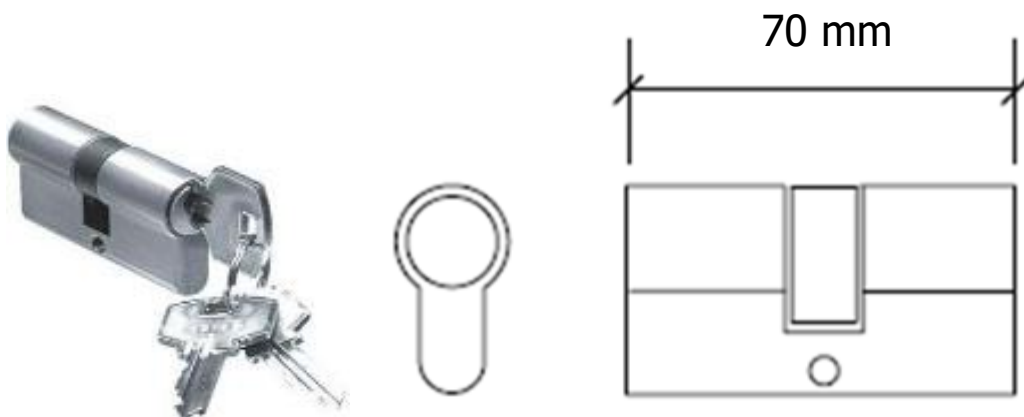

PRODUCT CODE	SIZE / PINS	FINISH	
LG.LA202E	70 / 5	04	
PRODUCT		Satin Nickel	SUPPLIER
DOUBLE CYLINDER	70mm (35/35) length		LAIDLAW GULF LLC

DESCRIPTION

DOUBLE CYLINDER

Features

- Europrofile
- 5 pins
- 70mm length (35/35mm)
- Brass body
- Supplied with 3 differ keys
- Not under master key
- Satin Nickel plated finish

Classification

- EN 1303:2005: 1-6-0-0-0-C-5-2
- Fire safety: Suitable for fire rated doors

IMAGE / TECHNICAL DRAWING

LAIDLAW GULF LLC

P.O. Box: 185292, 301 Mayfair Building, DIP-1, Dubai, UAE
Tel: 04-8857404 E-mail: info@laidlaw.ae
Website: www.laidlaw.ae

Member : Guild of Architectural Ironmongers

ISO 9001 Certificate number AE87236A