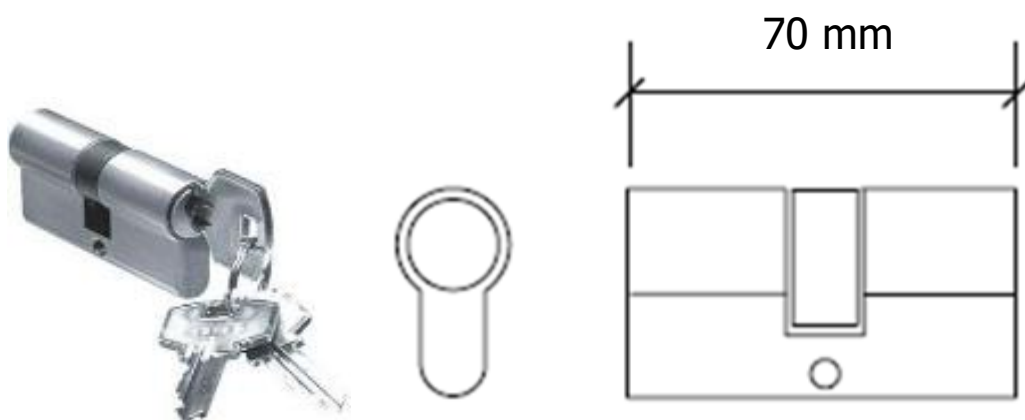

PRODUCT CODE	SIZE / PINS	FINISH	
LG.LA202E	70 / 5	04	
PRODUCT		Satin Nickel Plated	SUPPLIER
DOUBLE CYLINDER	35/35 mm		LIDLAW GULF LLC

DESCRIPTION

DOUBLE CYLINDER

Features

- Europrofile
- 5 pins
- 70mm length (35/35mm)
- Brass body
- Supplied with 3 differ keys
- Under Master Key System
- Satin Nickel plated finish

Classification:

- EN 1303:2005: 1-6-0-0-0-C-5-2
- Fire safety: Suitable for fire rated doors

IMAGE / TECHNICAL DRAWING

LIDLAW GULF LLC

P.O. Box: 185292, 301 Mayfair Building, DIP-1, Dubai, UAE
Tel: 04-8857404 E-mail: info@laidlaw.ae
Website: www.laidlaw.ae

Member : Guild of Architectural Ironmongers

ISO 9001 Certificate number AE87236A