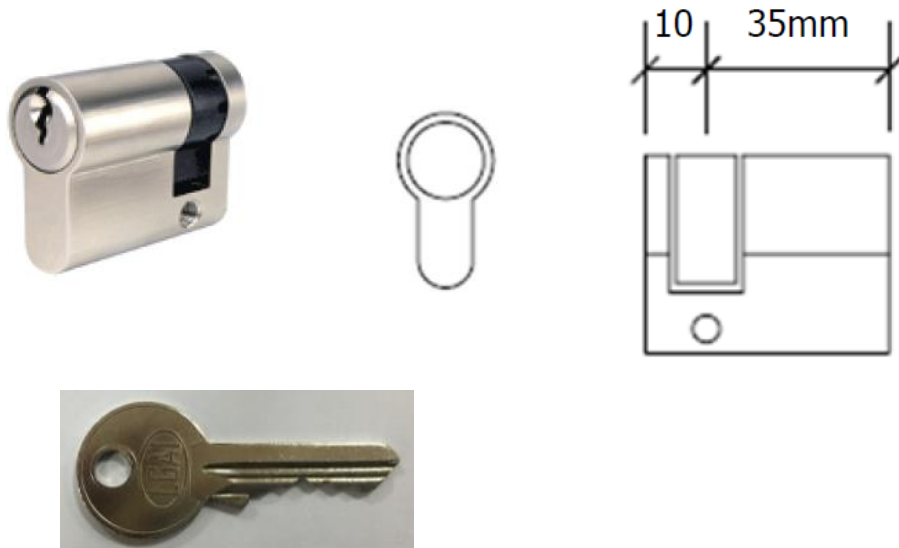

PRODUCT CODE	SIZE / PINS	FINISH	
LG.LA200E	45 / 6	04	
PRODUCT	Satin Nickel Plated		SUPPLIER
SINGLE CYLINDER	45mm (35/10) length		LAIDLAW GULF LLC

**DESCRIPTION**

**SINGLE CYLINDER**

**Features**

- Europrofile
- 6 pins
- 45mm length (35/10mm)
- Brass body
- Supplied with 3 differ keys (not under master key)
- Satin Nickel plated finish

**Classification:**

- EN 1303:2005: 1-6-0-0-0-C-5-2
- Fire safety: Suitable for fire rated doors

**IMAGE / TECHNICAL DRAWING**

**LAIDLAW GULF LLC**  
P.O. Box: 185292, 301 Mayfair Building, DIP-1, Dubai, UAE  
Tel: 04-8857404 E-mail: [info@laidlaw.ae](mailto:info@laidlaw.ae)  
Website: [www.laidlaw.ae](http://www.laidlaw.ae)