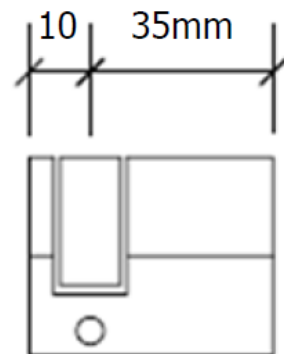

PRODUCT CODE	SIZE / PINS	FINISH	
LG.LA200E	45 / 5	04	
PRODUCT	Satin Nickel Plated		SUPPLIER
SINGLE CYLINDER	45mm (35/10) length		LAILAW GULF LLC

DESCRIPTION

SINGLE CYLINDER

Features

- Europrofile
- 5 pins
- 45mm length (35/10mm)
- Brass body
- Supplied with 3 differ keys (not under master key)
- Satin Nickel plated finish

Classification:

- EN 1303:2005: 1-6-0-0-0-C-5-2
- Fire safety: Suitable for fire rated doors

IMAGE / TECHNICAL DRAWING

LAILAW GULF LLC

P.O. Box: 185292, 301 Mayfair Building, DIP-1, Dubai, UAE
Tel: 04-8857404 E-mail: info@laidlaw.ae
Website: www.laidlaw.ae

Member : Guild of Architectural Ironmongers

ISO 9001 Certificate number AE87236A