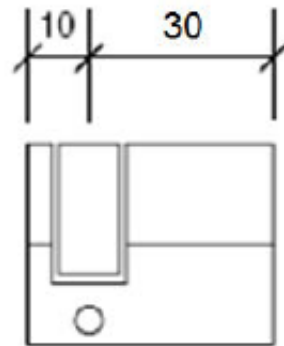

PRODUCT CODE	SIZE / PINS	FINISH	
LG.LA200E	40 / 6	04	
PRODUCT		Satin Nickel Plated	SUPPLIER
SINGLE CYLINDER	40mm (30/10) length		LAILAW GULF LLC

DESCRIPTION

SINGLE CYLINDER

Features

- Europrofile
- 6 pins
- 40mm length (30/10mm)
- Brass body
- Under Master Key System
- Supplied with 3 differ keys (not under master key)
- Satin Nickel plated finish

Classification:

- EN 1303:2005: 1-6-0-0-0-C-5-2
- Fire safety: Suitable for fire rated doors

IMAGE / TECHNICAL DRAWING

LAILAW GULF LLC

P.O. Box: 185292, 301 Mayfair Building, DIP-1, Dubai, UAE
Tel: 04-8857404 E-mail: info@laidlaw.ae
Website: www.laidlaw.ae

Member : Guild of Architectural Ironmongers

ISO 9001 Certificate number AE87236A