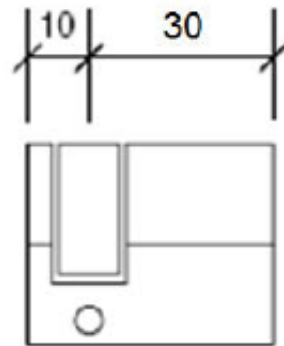

PRODUCT CODE	SIZE / PINS	FINISH	
LG.LA200E	40 / 6	04	
PRODUCT		Satin Nickel Plated	SUPPLIER
SINGLE CYLINDER	40mm (30/10) length		LAIDLAW GULF LLC

DESCRIPTION

SINGLE CYLINDER

Features

- Europrofile
- 6 pins
- 40mm length (30/10mm)
- Brass body
- Under Master Key System
- Supplied with 3 differ keys
- Satin Nickel plated finish

Classification:

- EN 1303:2005: 1-6-0-0-0-C-5-2
- Fire safety: Suitable for fire rated doors

IMAGE / TECHNICAL DRAWING

LAIDLAW GULF LLC

P.O. Box: 185292, 301 Mayfair Building, DIP-1, Dubai, UAE
Tel: 04-8857404 E-mail: info@laidlaw.ae
Website: www.laidlaw.ae

Member : Guild of Architectural Ironmongers

ISO 9001 Certificate number AE87236A