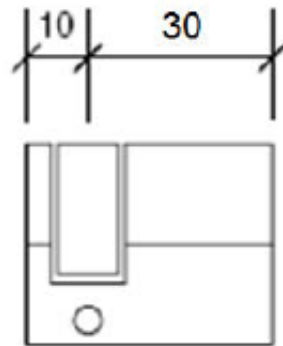

PRODUCT CODE	SIZE / PINS	FINISH	
LG.LA200E	40 / 5	04	
PRODUCT		Satin Nickel Plated	SUPPLIER
SINGLE CYLINDER	40mm (30/10) length		LIDLAW GULF LLC

DESCRIPTION

SINGLE CYLINDER

Features:

- Europrofile
- 5 pins
- 40mm length (30/10mm)
- Brass body
- Non-Master Keyed
- Supplied with 3 differ keys
- Satin Nickel plated finish

Classification:

- EN 1303:2005: 1-6-0-0-0-C-5-2
- Fire safety: Suitable for fire rated doors

IMAGE / TECHNICAL DRAWING

LIDLAW GULF LLC

P.O. Box: 185292, 301 Mayfair Building, DIP-1, Dubai, UAE
Tel: 04-8857404 E-mail: info@laidlaw.ae
Website: www.laidlaw.ae

Member : Guild of Architectural Ironmongers

ISO 9001 Certificate number AE87236A