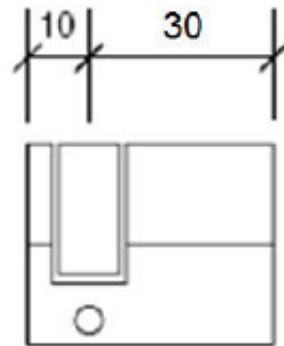

PRODUCT CODE	SIZE / PINS	FINISH	
LG.LA200E	40 / 5	04	
PRODUCT	Satin Nickel Plated		SUPPLIER
SINGLE CYLINDER	40mm (30/10) length		LAIDLAW GULF LLC

DESCRIPTION

SINGLE CYLINDER

Features

- Europrofile
- 5 pins
- 40mm length (30/10mm)
- Brass body
- Under Master Key System
- Supplied with 3 differ keys
- Satin Nickel plated finish

Classification:

- EN 1303:2005: 1-6-0-0-0-C-5-2
- Fire safety: Suitable for fire rated doors

IMAGE / TECHNICAL DRAWING

LAIDLAW GULF LLC

P.O. Box: 185292, 301 Mayfair Building, DIP-1, Dubai, UAE
Tel: 04-8857404 E-mail: info@laidlaw.ae
Website: www.laidlaw.ae

Member : Guild of Architectural Ironmongers

ISO 9001 Certificate number AE87236A