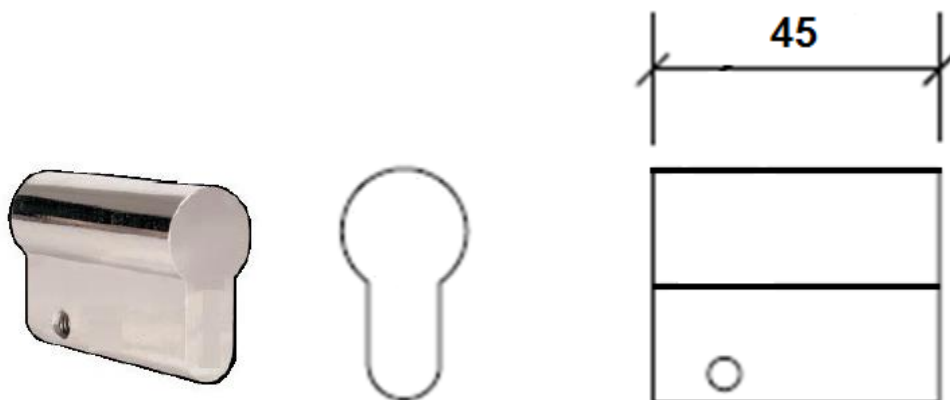

PRODUCT CODE	SIZE / PINS	FINISH	
LG.LA200E-D	45 / 5	04	
PRODUCT		Satin Nickel Plated	SUPPLIER
SINGLE CYLINDER	45mm (35/10) length		LIDLAW GULF LLC

DESCRIPTION

SINGLE DUMMY CYLINDER

Features

- Europrofile
- 45mm length (35/10mm)
- Brass body
- Satin Nickel plated finish

IMAGE / TECHNICAL DRAWING

LIDLAW GULF LLC
P.O. Box: 185292, 301 Mayfair Building, DIP-1, Dubai, UAE
Tel: 04-8857404 E-mail: info@laidlaw.ae
Website: www.laidlaw.ae

Member : Guild of Architectural Ironmongers

ISO 9001 Certificate number AE87236A