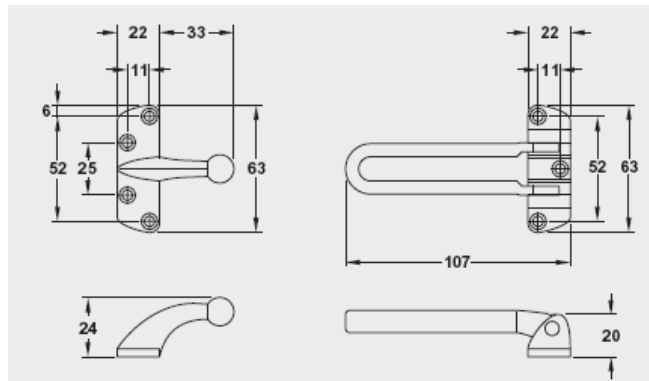

PRODUCT CODE	SIZE	FINISH	
<b>LG.LADG</b>	<b>000</b>	<b>04.150</b>	
PRODUCT	107mm X 63mm	Satin Nickel Plated	SUPPLIER
DOOR GUARD		LAIDLAW GULF LLC	

**DESCRIPTION**

**SURFACED MOUNTED DOOR GUARD**

**Features:**

- Suitable for inward opening wooden doors
- supplied with fixing screws
- Satin Nickel Plated finish

**IMAGE / TECHNICAL DRAWING**

**LAIDLAW GULF LLC**

P.O. Box: 185292, 301 Mayfair Building, DIP-1, Dubai, UAE  
 Tel: 04-8857404 E-mail: [info@laidlaw.ae](mailto:info@laidlaw.ae)  
 Website: [www.laidlaw.ae](http://www.laidlaw.ae)