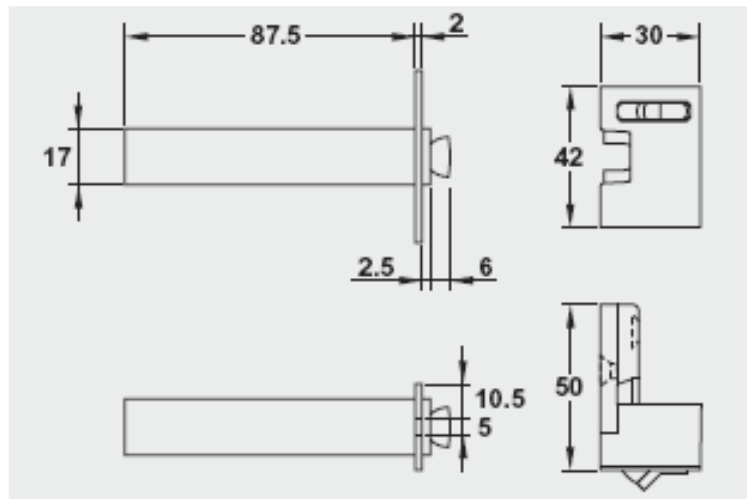

PRODUCT CODE	SIZE	FINISH	
LG.LADC	000	04.150	
PRODUCT		Satin Nickel Plated	SUPPLIER
DOOR CHAIN			LAIDLAW GULF LLC

DESCRIPTION

CONCEALED DOOR CHAIN

Features:

- Suitable for inward opening wood doors
- Supplied with fixing screws
- Satin Nickel Plated finish

IMAGE / TECHNICAL DRAWING

LAIDLAW GULF LLC
P.O. Box: 185292, 301 Mayfair Building, DIP-1, Dubai, UAE
Tel: 04-8857404 E-mail: info@laidlaw.ae
Website: www.laidlaw.ae

Member : Guild of Architectural Ironmongers

ISO 9001 Certificate number AE87236A