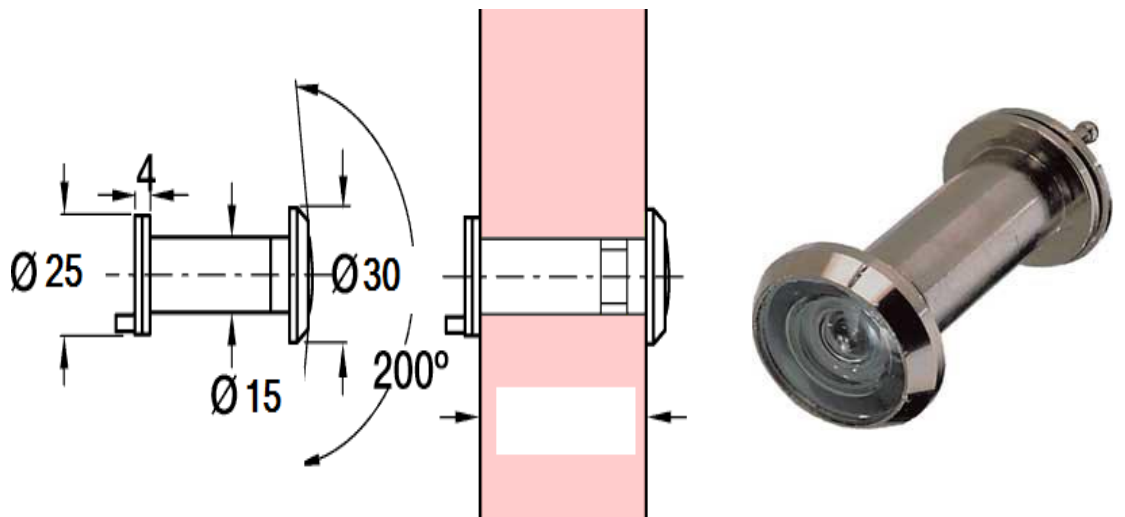

PRODUCT CODE	SIZE	FINISH	
LG.LA407	60	04.150	
PRODUCT		Satin Nickel Plated	SUPPLIER
DOOR VIEWER			LAIDLAW GULF LLC

DESCRIPTION

DOOR VIEWER

Features:

- Glass lens
- with cover cap
- 200 degrees viewing angle
- suitable for 35 – 65mm door thickness
- Satin Nickel Plated finish

IMAGE / TECHNICAL DRAWING

LAIDLAW GULF LLC
P.O. Box: 185292, 301 Mayfair Building, DIP-1, Dubai, UAE
Tel: 04-8857404 E-mail: info@laidlaw.ae
Website: www.laidlaw.ae

Member : Guild of Architectural Ironmongers

ISO 9001 Certificate number AE87236A