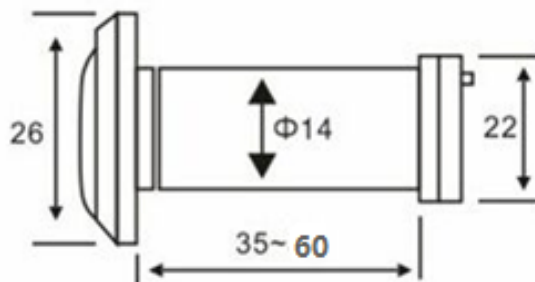

PRODUCT CODE	SIZE	FINISH	
LG.LA406C	55	04.150	
PRODUCT	For 55mm door thickness	Satin Nickel Plated	SUPPLIER
DOOR VIEWER		LAILAW GULF LLC	

DESCRIPTION

DOOR VIEWER

Features:

- Glass lens
- with cover cap
- 180 degrees viewing angle
- suitable up to 55mm door thickness
- Satin Nickel Plated finish

IMAGE / TECHNICAL DRAWING

LAILAW GULF LLC
P.O. Box: 185292, 301 Mayfair Building, DIP-1, Dubai, UAE
Tel: 04-8857404 E-mail: info@laidlaw.ae
Website: www.laidlaw.ae

Member : Guild of Architectural Ironmongers

ISO 9001 Certificate number AE87236A